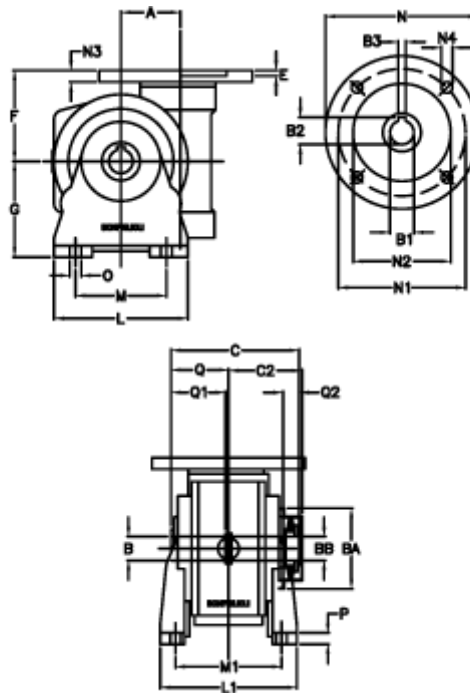

Article number: 390204404632336

Description: Worm Gear with Torque Limiter  
VF 44-L2-V-46-P63B14

## Measures

a	= 44.60	C2	= 48	M1	= 81.0	Q	= 32.0
B	= 18	Description	= VF 44V-xx-63B14	N	= 90	Q1	= 32
B1 E7	= 11	E	= 2.0	N1	= 75	Q2	= 12
B2	= 12.8	F	= 65	N2	= 60		
B3 H9	= 4	g	= 72	N3	= 8.0		
BA	= 40	L	= 90	N4	= 5,5		
BB H7	= 11	L1	= 98.0	O	= 8.5		
C	= 79	m	= 52	P	= 10		